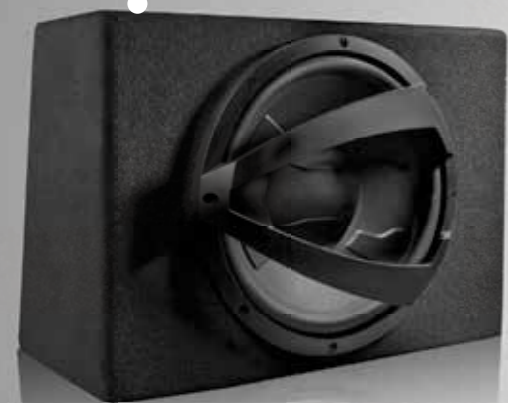

# INFOTAINMENT

A host of accessories to make your tunes come alive.

1. Subwoofer 1000W DBX 30.3 - 990J0M999E0-070 - ₹11,053
2. Speaker 260W XS-FB162E - 990J0M66LE3-030 - ₹2,205
3. 5 Channel AMP 1500W HCP 5D - 990J0M999ED-070 - ₹25,066
4. Active Subwoofer 140 W 200.3 - 990J0M999E0-030 - ₹16,490